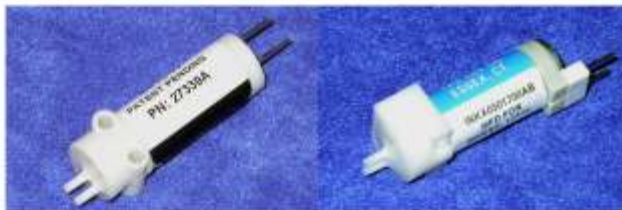

KIMAC LTD.,PART.

298 Samwa Rd., Bangchan, Klongsamwa, Bangkok, Thailand. 10510
Tel. (+662) 956-8291-5 Fax. (+662) 956-8296-7

email info@kimacthailand.com. www.kimacthailand.com, www.easijet300.com

Your coding and labeling company